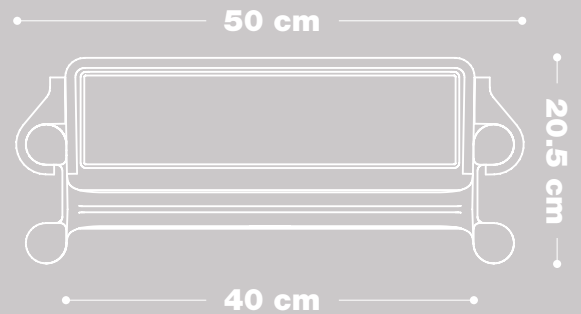

LifeLadder is **dimensioned** to comply with European Standard EN 14329

The invention behind LifeLadder is **covered** by Pending Patent Application no. EP17166906.2

Ask for our 2018 introductory offer!

Official distributor:

AMRO FZE
Warehouse 5 Block A
PO Box 7073
Umm Al Quwain
UAE
Tel: +971 6 766 6403
Mob: +971 50 956 8656