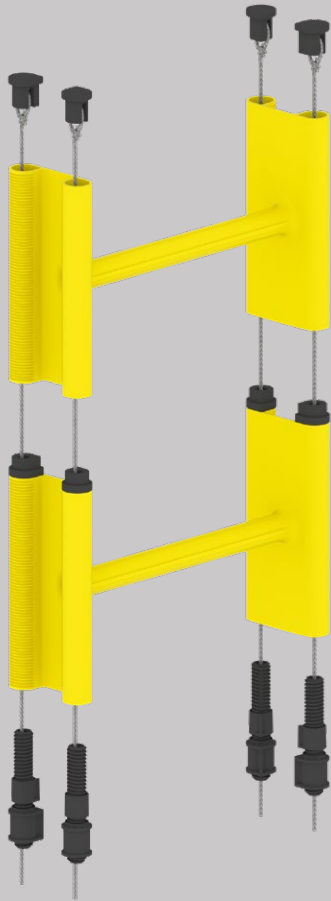

Maintenance free

— **Main modules**
High strength

— **Spacers**
Compressible

— **Ropes**
Static, 2 ton each